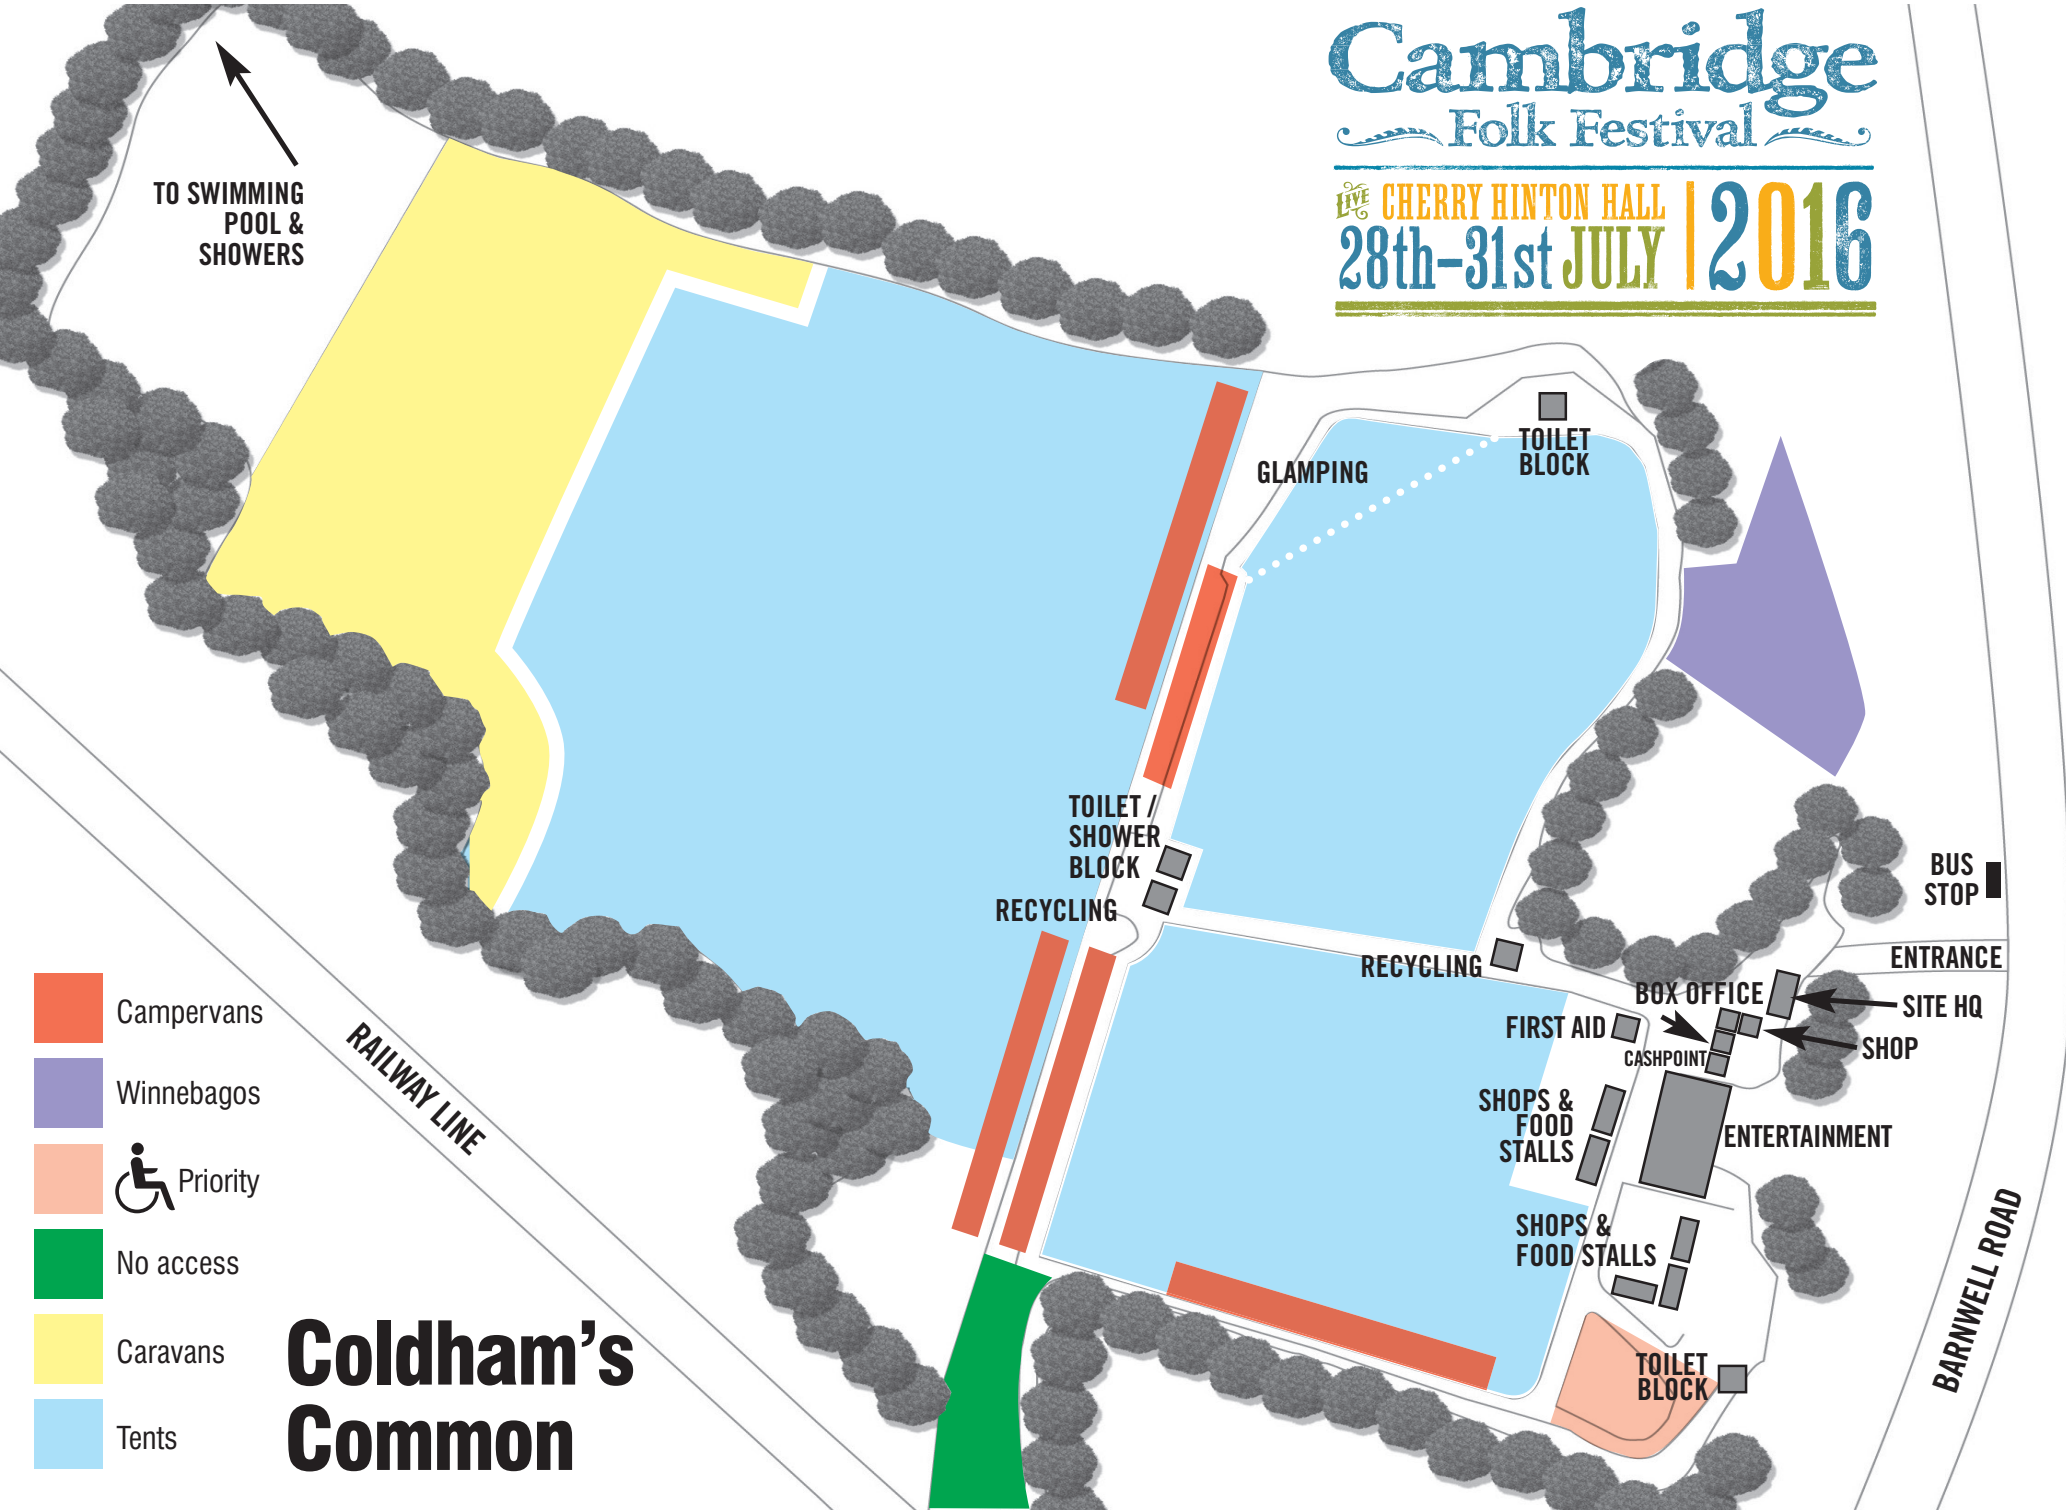

Cambridge Folk Festival

LIVE CHERRY HINTON HALL | 28th-31st JULY | 2016

- Campervans
- Winnebagos
- Priority
- No access
- Caravans
- Tents

Coldham's Common